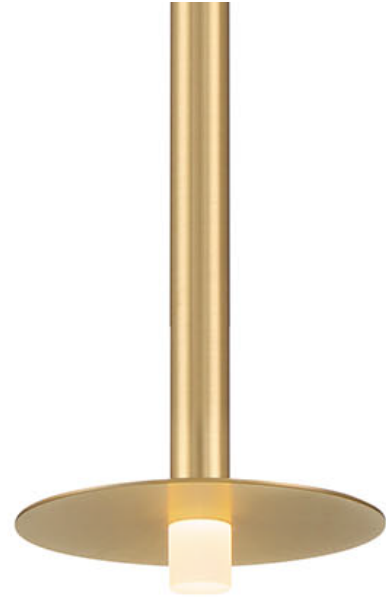

## Piatto, 1 Light LED Pendant, Plated Brushed Gold

### Specifications:

Model#: 12103-07

Finish: Plated Brushed Gold

Glass/Shade: Round Plate + Frosted Acrylic

Material: Metal, Aluminum, Acrylic

Dimension: 6" D x 19" H

Lamping: LED

Wattage: 4W

Voltage: 120V

Color Temperature: 3000K

CRI: 90

Delivered Lumen: 50Lm

Dimmable: No

Location: Dry

Max. Hanging Height: 116"

Canopy Dimension: 5" D